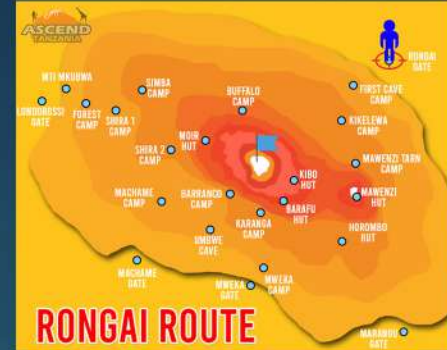

Lemosho Route

Lemosho Route VS Rongai Route

Rongai Route

South-West

Mweka

66.86 Km

6-9 Days

Medium