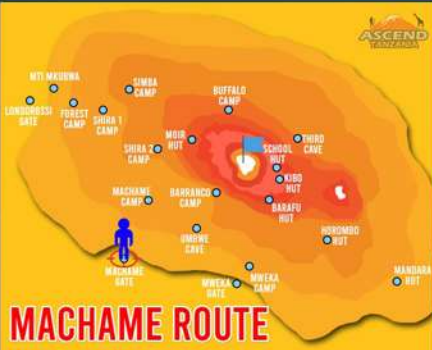

Machame Route

Lemosho Route

Machame Route VS Lemosho Route

South-West

Mweka

60.76 Km

6-7 Days

High

Excellent

Ok

Start

Finish

Distance

Duration

Traffic

Acclimatization

Ratings

Feedback

South-West

Mweka

66.86 Km

6-9 Days

Medium

Good