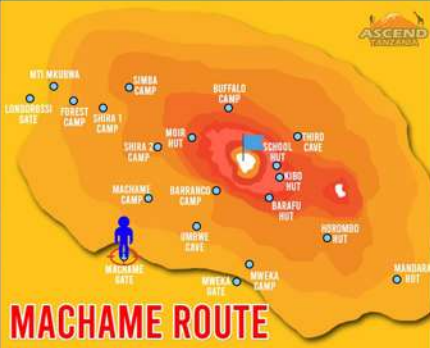

Machame Route

Machame Route VS Marangu Route

Marangu Route

South-West

Mweka

60.76 Km

6-7 Days

High

Excellent

Ok

Start

Finish

Distance

Duration

Traffic

Acclimatization

Ratings

Feedback

South-West

Marangu

73.5km

5-7 Days

High

Poor