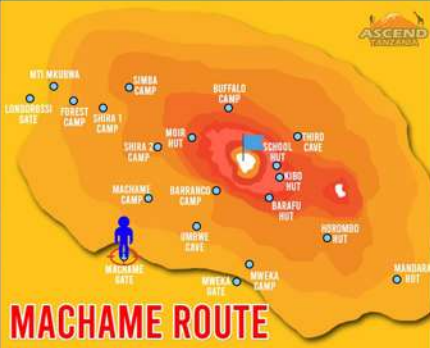

Machame Route

Machame Route VS Rongai Route

Rongai Route

South-West

Mweka

60.76 Km

6-7 Days

High

Excellent

Ok

Start

Finish

Distance

Duration

Traffic

Acclimatization

Ratings

Feedback

North-East

Marangu

74.4km

5-7 Days

Low

Poor