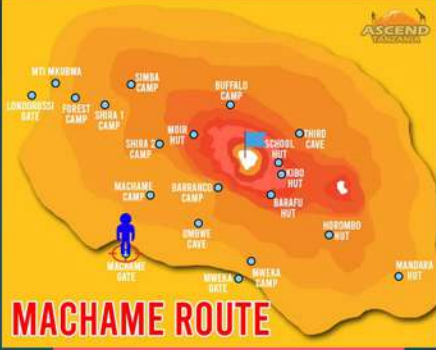

Rongai Route

Machame Route

Rongai Route VS Machame Route

North-East
Marangu
74.4km
5-7 Days
Low
Poor
Medium
80%
Medium
3/4 Out Of 5
4088 Per Year
5 %
No
Very Good

Good

Start
Finish
Distance
Duration
Traffic
Acclimatization
Difficulty
Success Percentage
Success Rate
Landscape
No Of People Climbing
% Of Climbers On Route
Western Breach Options
Scenery
Ratings
Feedback

South-West
Mweka
60.76 Km
6-7 Days
High
Good
High
85%
High
4/5 Out Of 5
20,339 Per Year
45%
Yes
Excellent

Ok